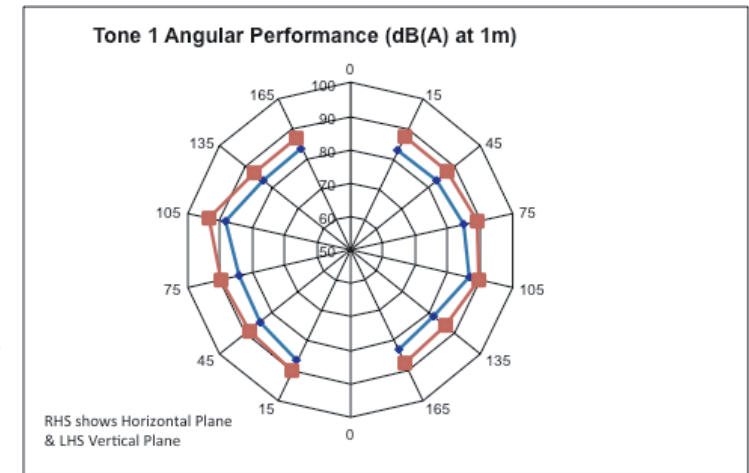

BF431A/CX/W
BF456A/CX/W

SOUNDER TONE 1
PRIMARY

WITH APOLLO
DISCOVERY DETECTOR
+ BASE