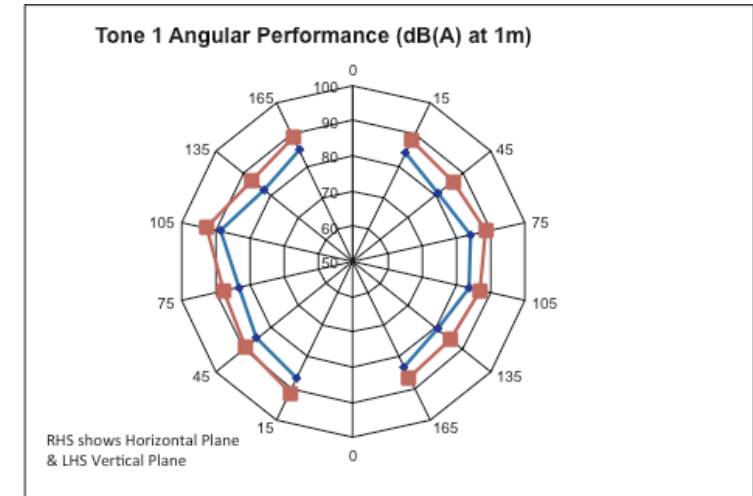

BF431A/CX/W  
BF456A/CX/W

SOUNDER TONE 5  
PRIMARY

WITH APOLLO  
DISCOVERY DETECTOR  
+ BASE

BF431A/CX/W  
BF456A/CX/W

SOUNDER TONE 1  
PRIMARY

WITH LOCKING CAP  
(WHITE BF330CTLIDW  
/ RED BF330CTLIDR)

BF431A/CX/W  
BF456A/CX/W