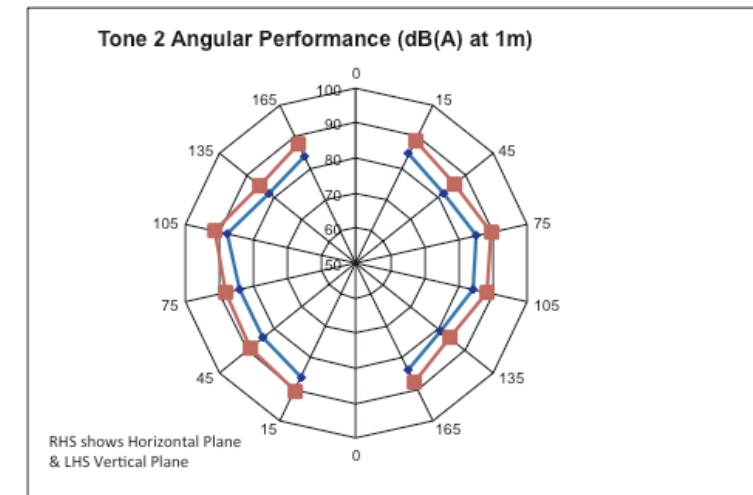

BF431A/CX/W
BF456A/CX/W

SOUNDER TONE 2
PRIMARY

WITH LOCKING CAP
(WHITE BF330CTLIDW
/ RED BF330CTLIDR)