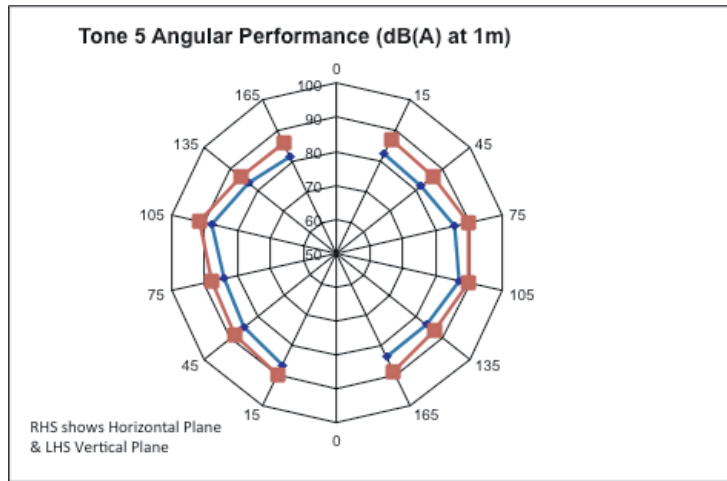

BF431A/CX/W
BF456A/CX/W

SOUNDER TONE 5
PRIMARY

WITH LOCKING CAP
(WHITE BF330CTLIDW
/ RED BF330CTLIDR)