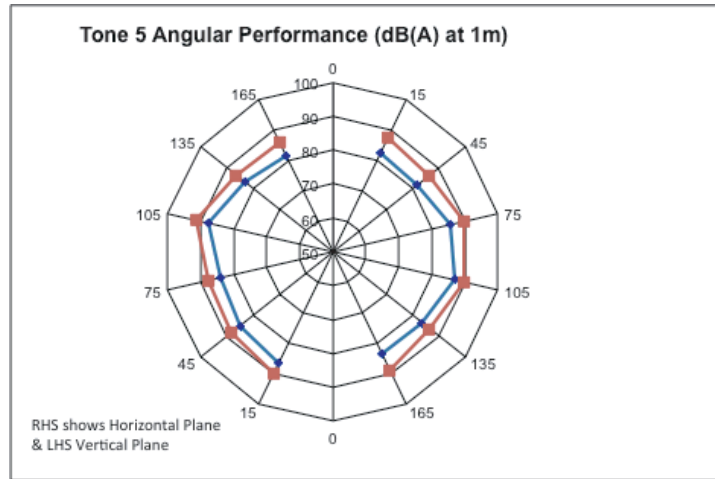

BF431A/CX/W  
BF456A/CX/W

SOUNDER TONE 5  
PRIMARY

WITH APOLLO  
DISCOVERY DETECTOR  
+ BASE

BF431A/CX/W  
BF456A/CX/W

SOUNDER TONE 1  
PRIMARY

WITH LOCKING CAP  
(WHITE BF330CTLIDW  
/ RED BF330CTLIDR)

BF431A/CX/W  
BF456A/CX/W